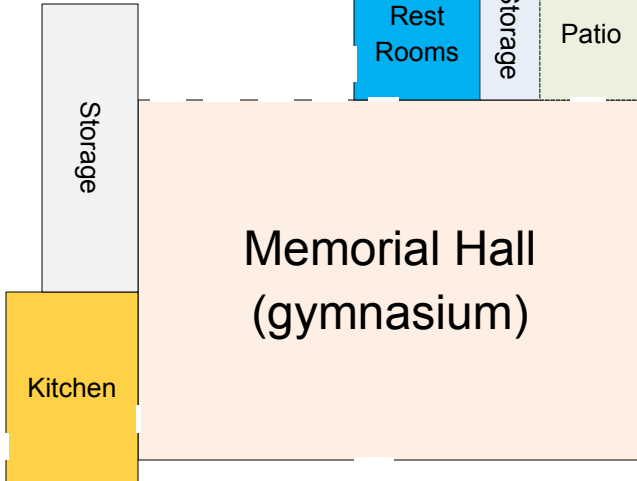

Main Parking Lot

Danmar Drive

Sanctuary

Gravenstein Highway North (116)

ONE WAY

October 25, 2019