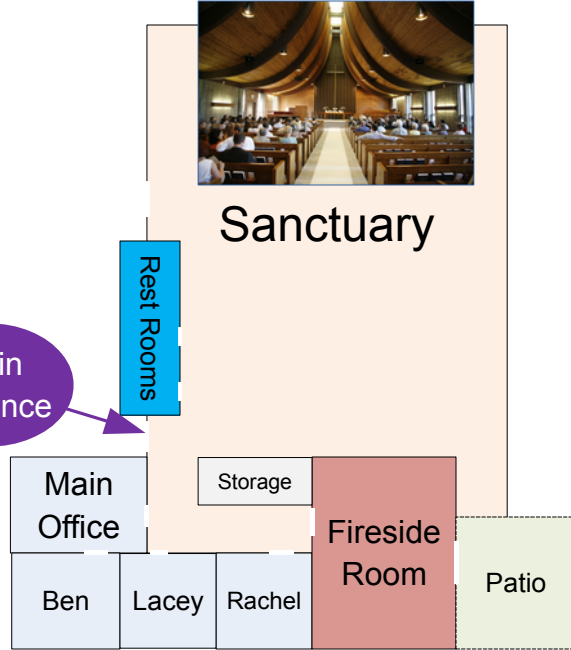

Main Parking Lot

Danmar Drive

Sanctuary

Gravenstein Highway North (116)

ONE WAY

October 25, 2019