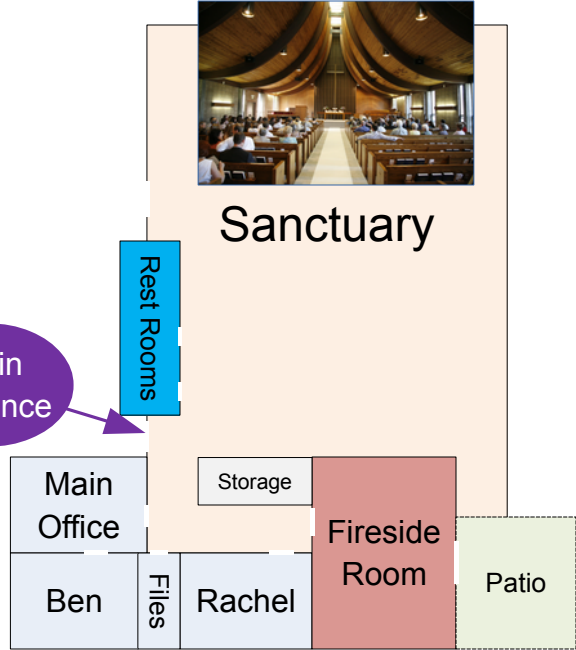

Main Parking Lot

Danmar Drive

Sanctuary

Gravenstein Highway North (116)

September 16, 2018

ONE WAY