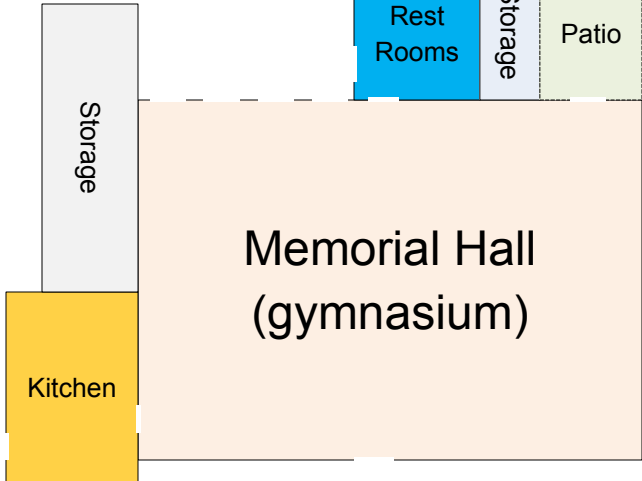

Main Parking Lot

Danmar Drive

Sanctuary

Gravenstein Highway North (116)

September 16, 2018

ONE WAY